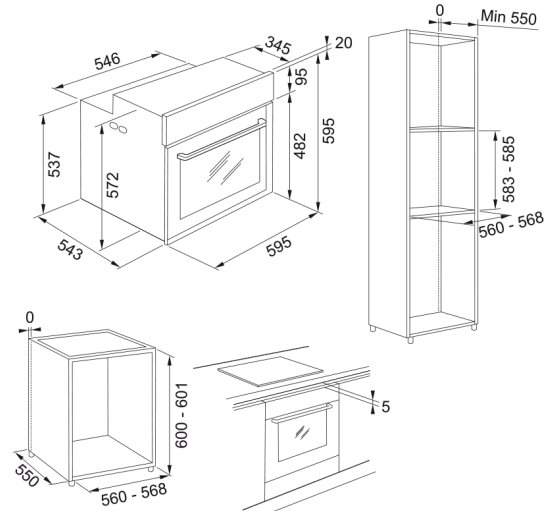

Oven el. FMY 99 HS XS | 116.0613.706

Technical Data

Product Information

Oven type	Electric
Type	Built-in
Color	Inox

Dimensions

Width: front to back	595.0
Depth Overall	564.0
Height Overall	595.0

Energy specifications

Properties

Usable volume liter	73.0
UI type	Electronic
Display color	Multicolor
Timer	Programmable
Type of time control	Electronic
Door hinges	Soft closing

Telescopic shelves	1 level partial
Cool door	yes